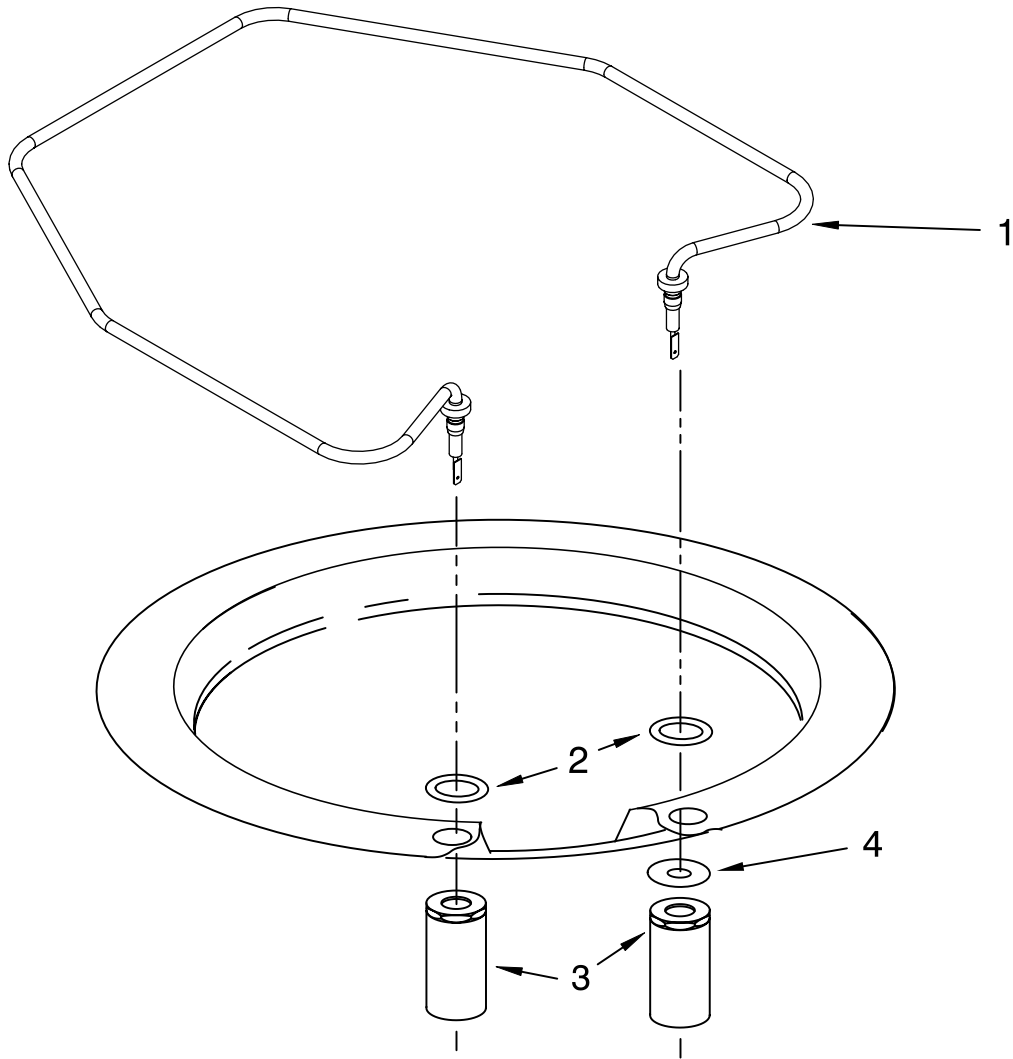

HEATER PARTS

For Model: KUDE70CVSS0
(Stainless)

Illus. No.	Part No.	DESCRIPTION
1	8537057	Heater Element Assembly (Also Includes Item 2)
2	717273	Washer, Heater Element
3	8268548	Nut, Heater Element
4	3400931	Retainer, Spring Grip

NOTE: If heater element is removed, it must be replaced.

FOR ORDERING INFORMATION REFER TO PARTS PRICE LIST